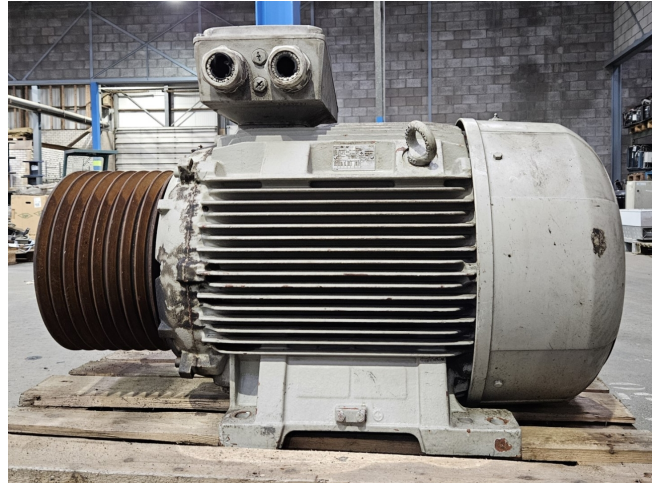

Rotor 6RN280M04E12

Specifications

Marca	Rotor
Tipo	6RN280M04E12
kW	90
RPM	1485
Size & Weight	1050x530x700 mm (LxWxH) & 574 kg
50 Hz / 60 Hz	50/60 Hz
Stock	1

Description

Used Rotor 6RN280M04E12

Used Rotor 6RN280M04E12 electric motor with the following specifications: 50/60 Hz - 90/104 kW - 1485/1785 RPM.